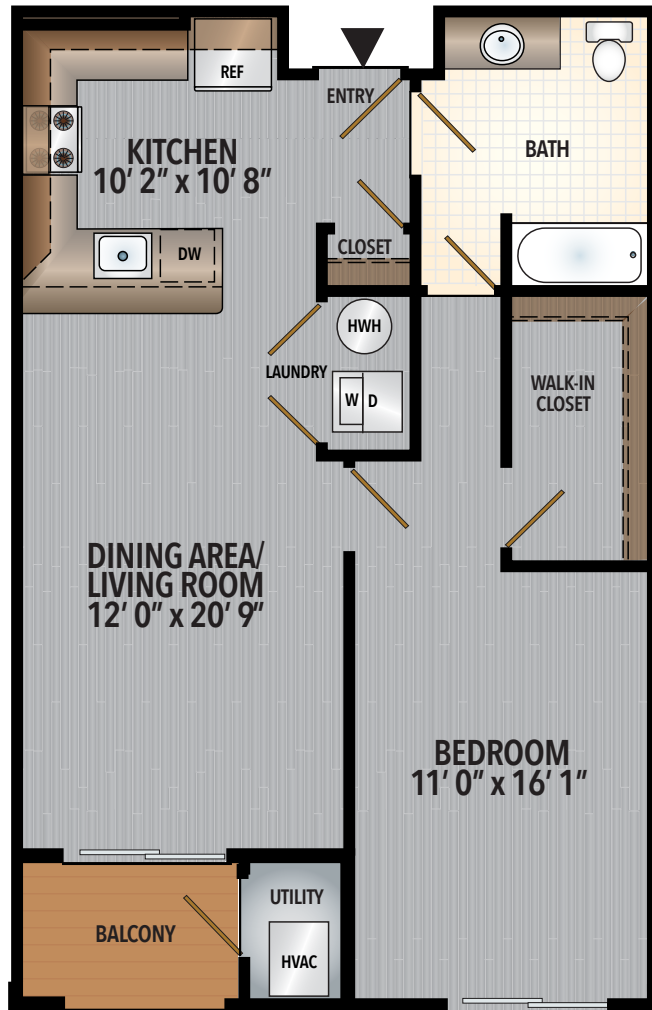

**MOUNTAIN SIDE**

**1 BEDROOM CLASSIC**  
APPROX. 850 SQ. FT.

g1ab

Approximate calculations of square footages are deemed reliable, but not guaranteed.