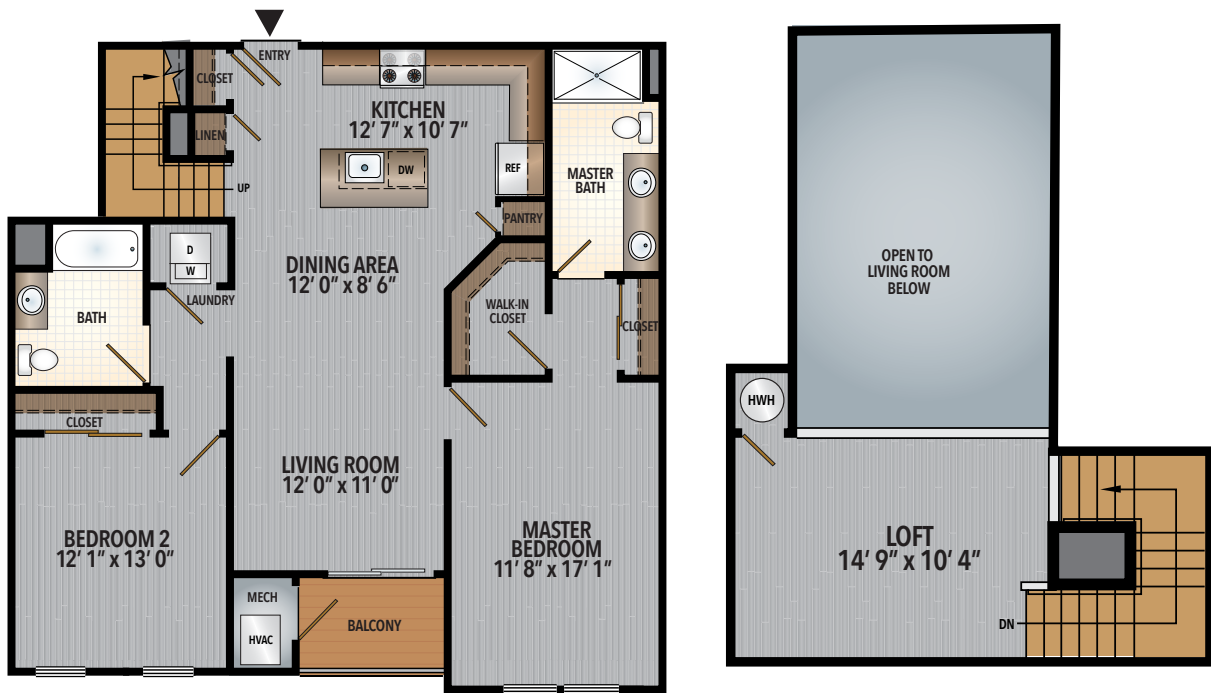

MOUNTAIN SIDE

2 BEDROOM + LOFT
APPROX. 1,420 SQ. FT.

g2ab.3