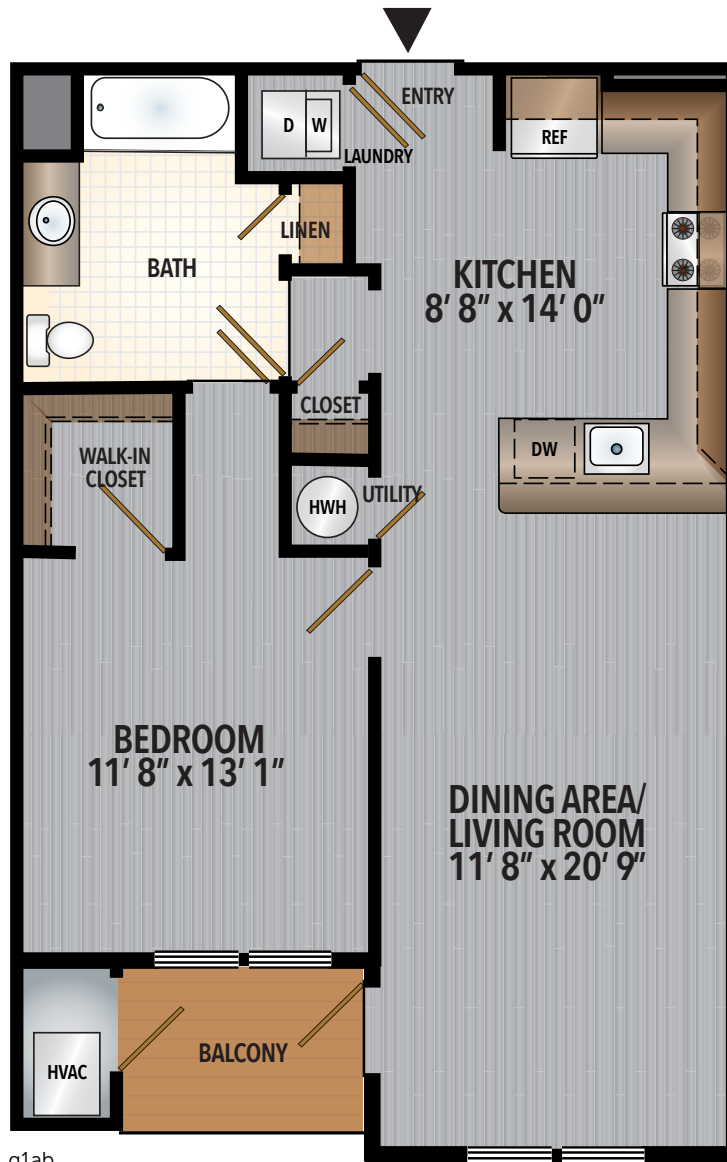

MOUNTAIN SIDE

1 BEDROOM
APPROX. 830 SQ. FT.

g1ab

Approximate calculations of square footages are deemed reliable, but not guaranteed.