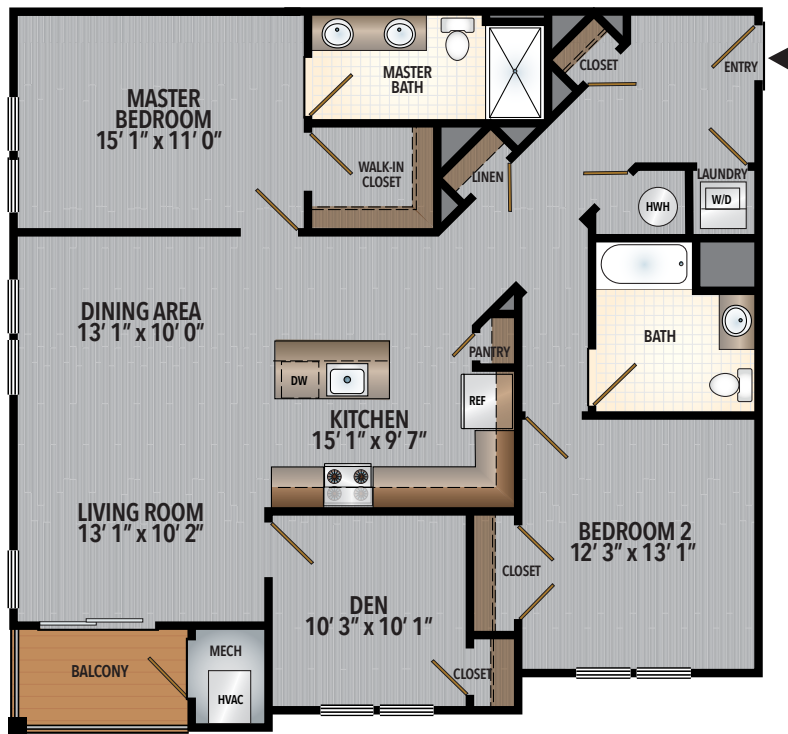

VALLEY

2 BEDROOM + DEN
APPROX. 1,400 SQ. FT.

g2bbcd.1, g2bbcd.2