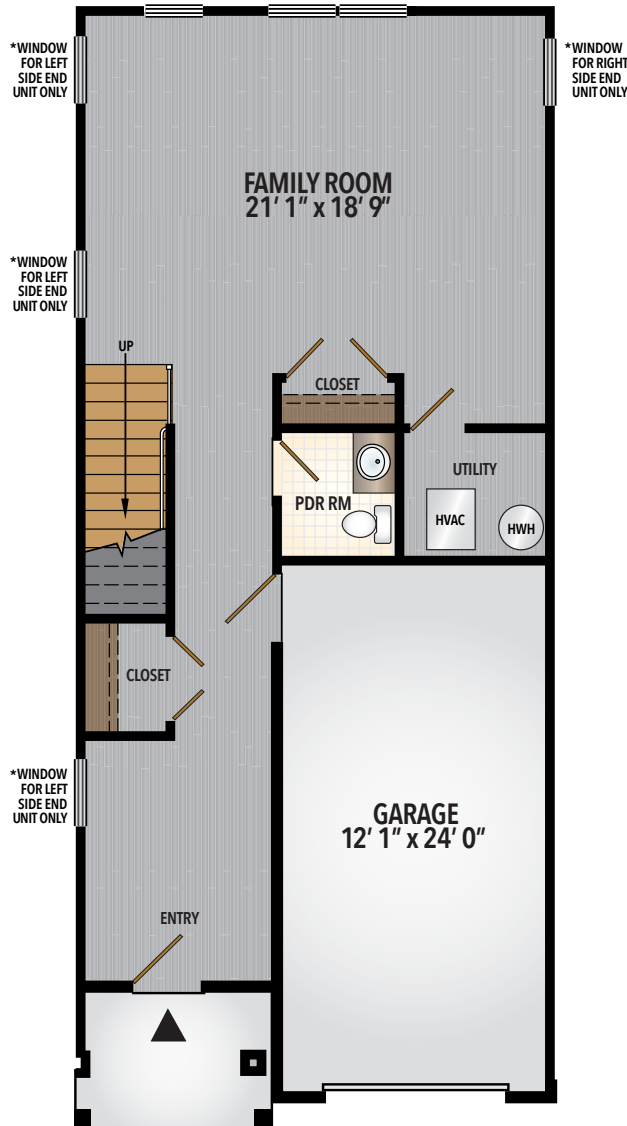

TOWNHOME — APPROX. 2,750 SQ. FT.
*not including garage

g3bTh

FIRST FLOOR

Approximate calculations of square footages are deemed reliable, but not guaranteed.

TOWNHOME — APPROX. 2,750 SQ. FT.
*not including garage

SECOND FLOOR

Approximate calculations of square footages are deemed reliable, but not guaranteed.

TOWNHOME — APPROX. 2,750 SQ. FT.
*not including garage

THIRD FLOOR

Approximate calculations of square footages are deemed reliable, but not guaranteed.