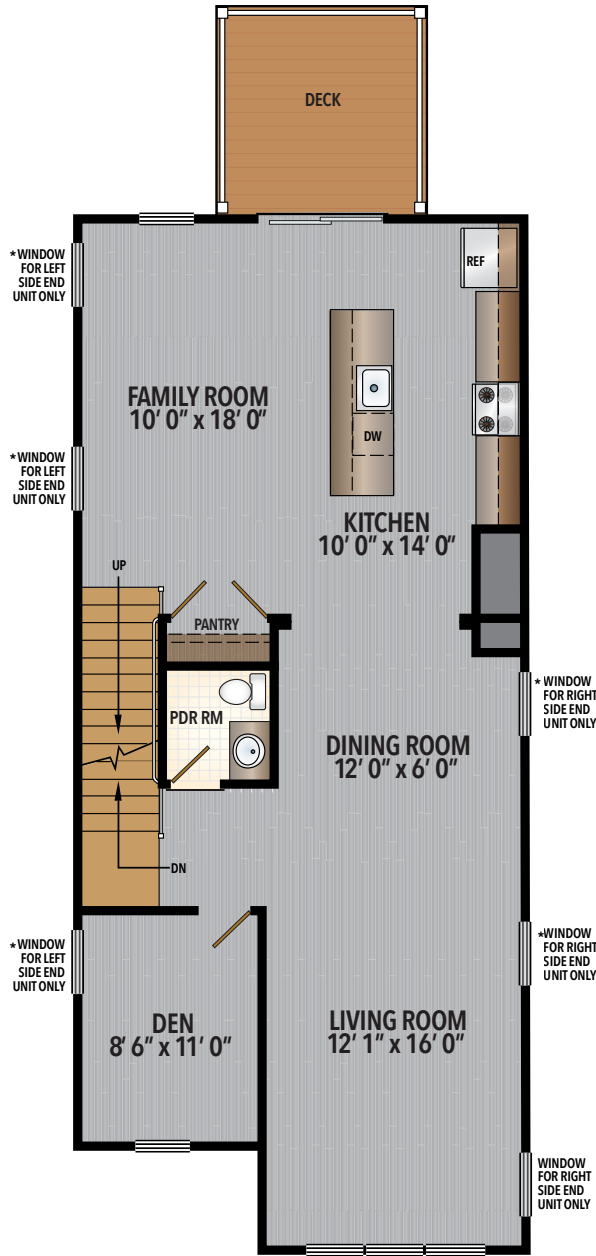

TOWNHOME — APPROX. 2,750 SQ. FT.
*not including garage

g3bTh

FIRST FLOOR

Approximate calculations of square footages are deemed reliable, but not guaranteed.

TOWNHOME — APPROX. 2,750 SQ. FT.
*not including garage

SECOND FLOOR

Approximate calculations of square footages are deemed reliable, but not guaranteed.

TOWNHOME — APPROX. 2,750 SQ. FT.
*not including garage

THIRD FLOOR

Approximate calculations of square footages are deemed reliable, but not guaranteed.