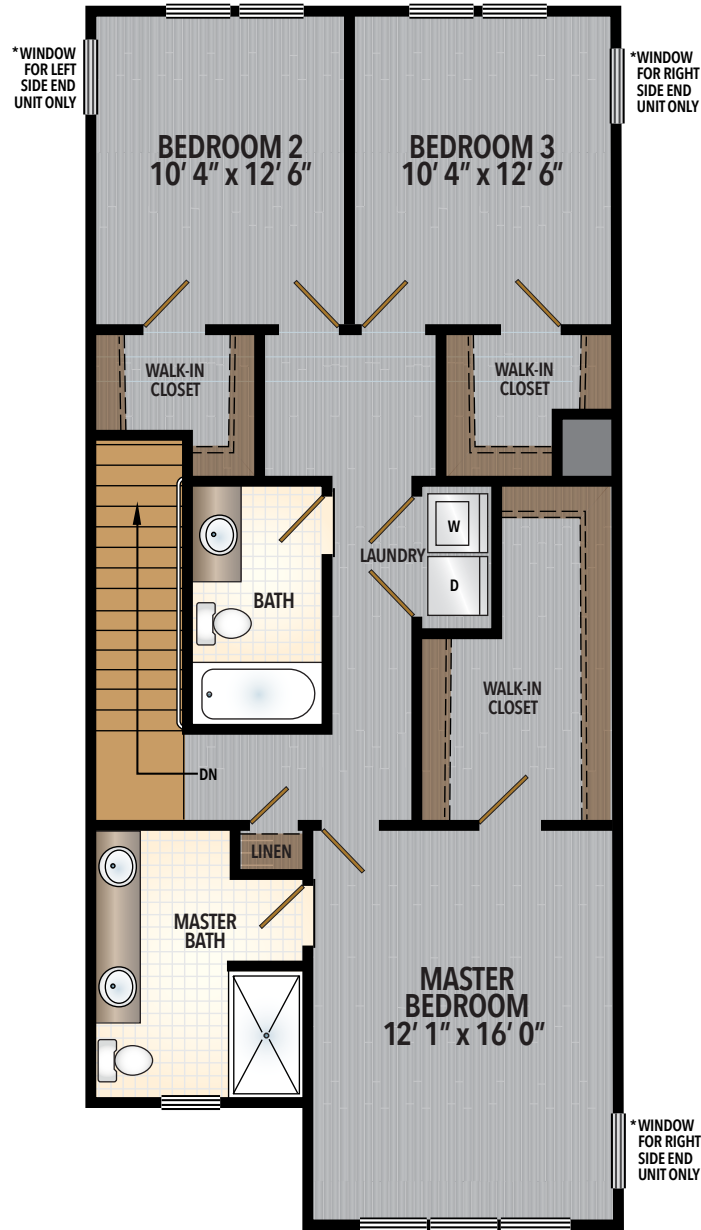

TOWNHOME — APPROX. 2,750 SQ. FT.
*not including garage

g3bTh

FIRST FLOOR

Approximate calculations of square footages are deemed reliable, but not guaranteed.

TOWNHOME — APPROX. 2,750 SQ. FT.
*not including garage

SECOND FLOOR

Approximate calculations of square footages are deemed reliable, but not guaranteed.

TOWNHOME — APPROX. 2,750 SQ. FT.
*not including garage

THIRD FLOOR

Approximate calculations of square footages are deemed reliable, but not guaranteed.